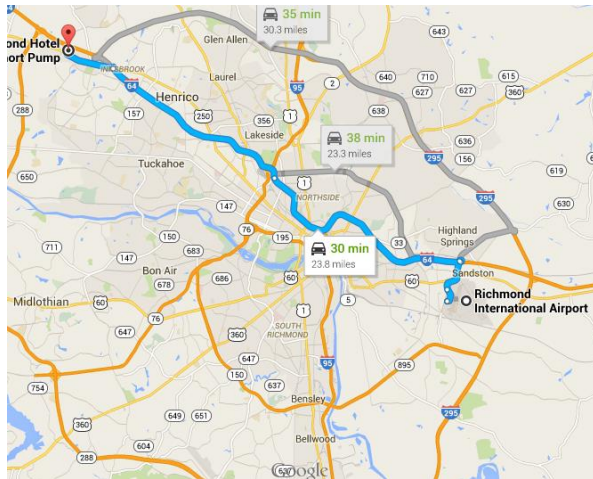

Hilton Richmond Hotel & Spa/Short Pump

12042 W Broad St
Richmond, VA 23233

Coming from points south/ Richmond International Airport:

1. Take I-64 West towards Richmond
2. Take Exit 190 on to I-95 North
3. Take Exit 79 onto 64 West towards Charlottesville
4. Take Exit 178B on to West Broad Street
5. Just Past Short Pump Town Center turn right on to Town Center Blvd
6. Hilton Hotel and Spa will be on your right

Coming from points north via I-95:

1. Follow I-95 South toward Richmond
2. Take Exit 79 on to 64 West toward Charlottesville
3. Take Exit 178B on to West Broad Street
4. Just Past Short Pump Town Center turn right on to Town Center Blvd
5. Hilton Hotel and Spa will be on your right